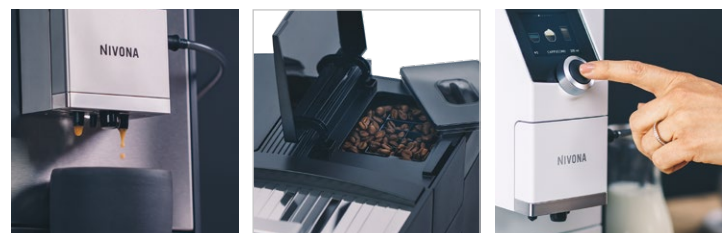

TECHNOLOGY

TFT colour display
Bluetooth to connect with NIVONA App
High-quality conical grinder made of hardened steel
15-bar pump pressure
1455 W
ECO-mode

Cappuccino so
delicious,
you could just hug it.

- Cappuccino and latte macchiato at the press of a button
- Barista-style cappuccino with aroma technology (Cappuccino-Connaisseur)
- Simply save your favourite coffee live
- Easy clean milk system